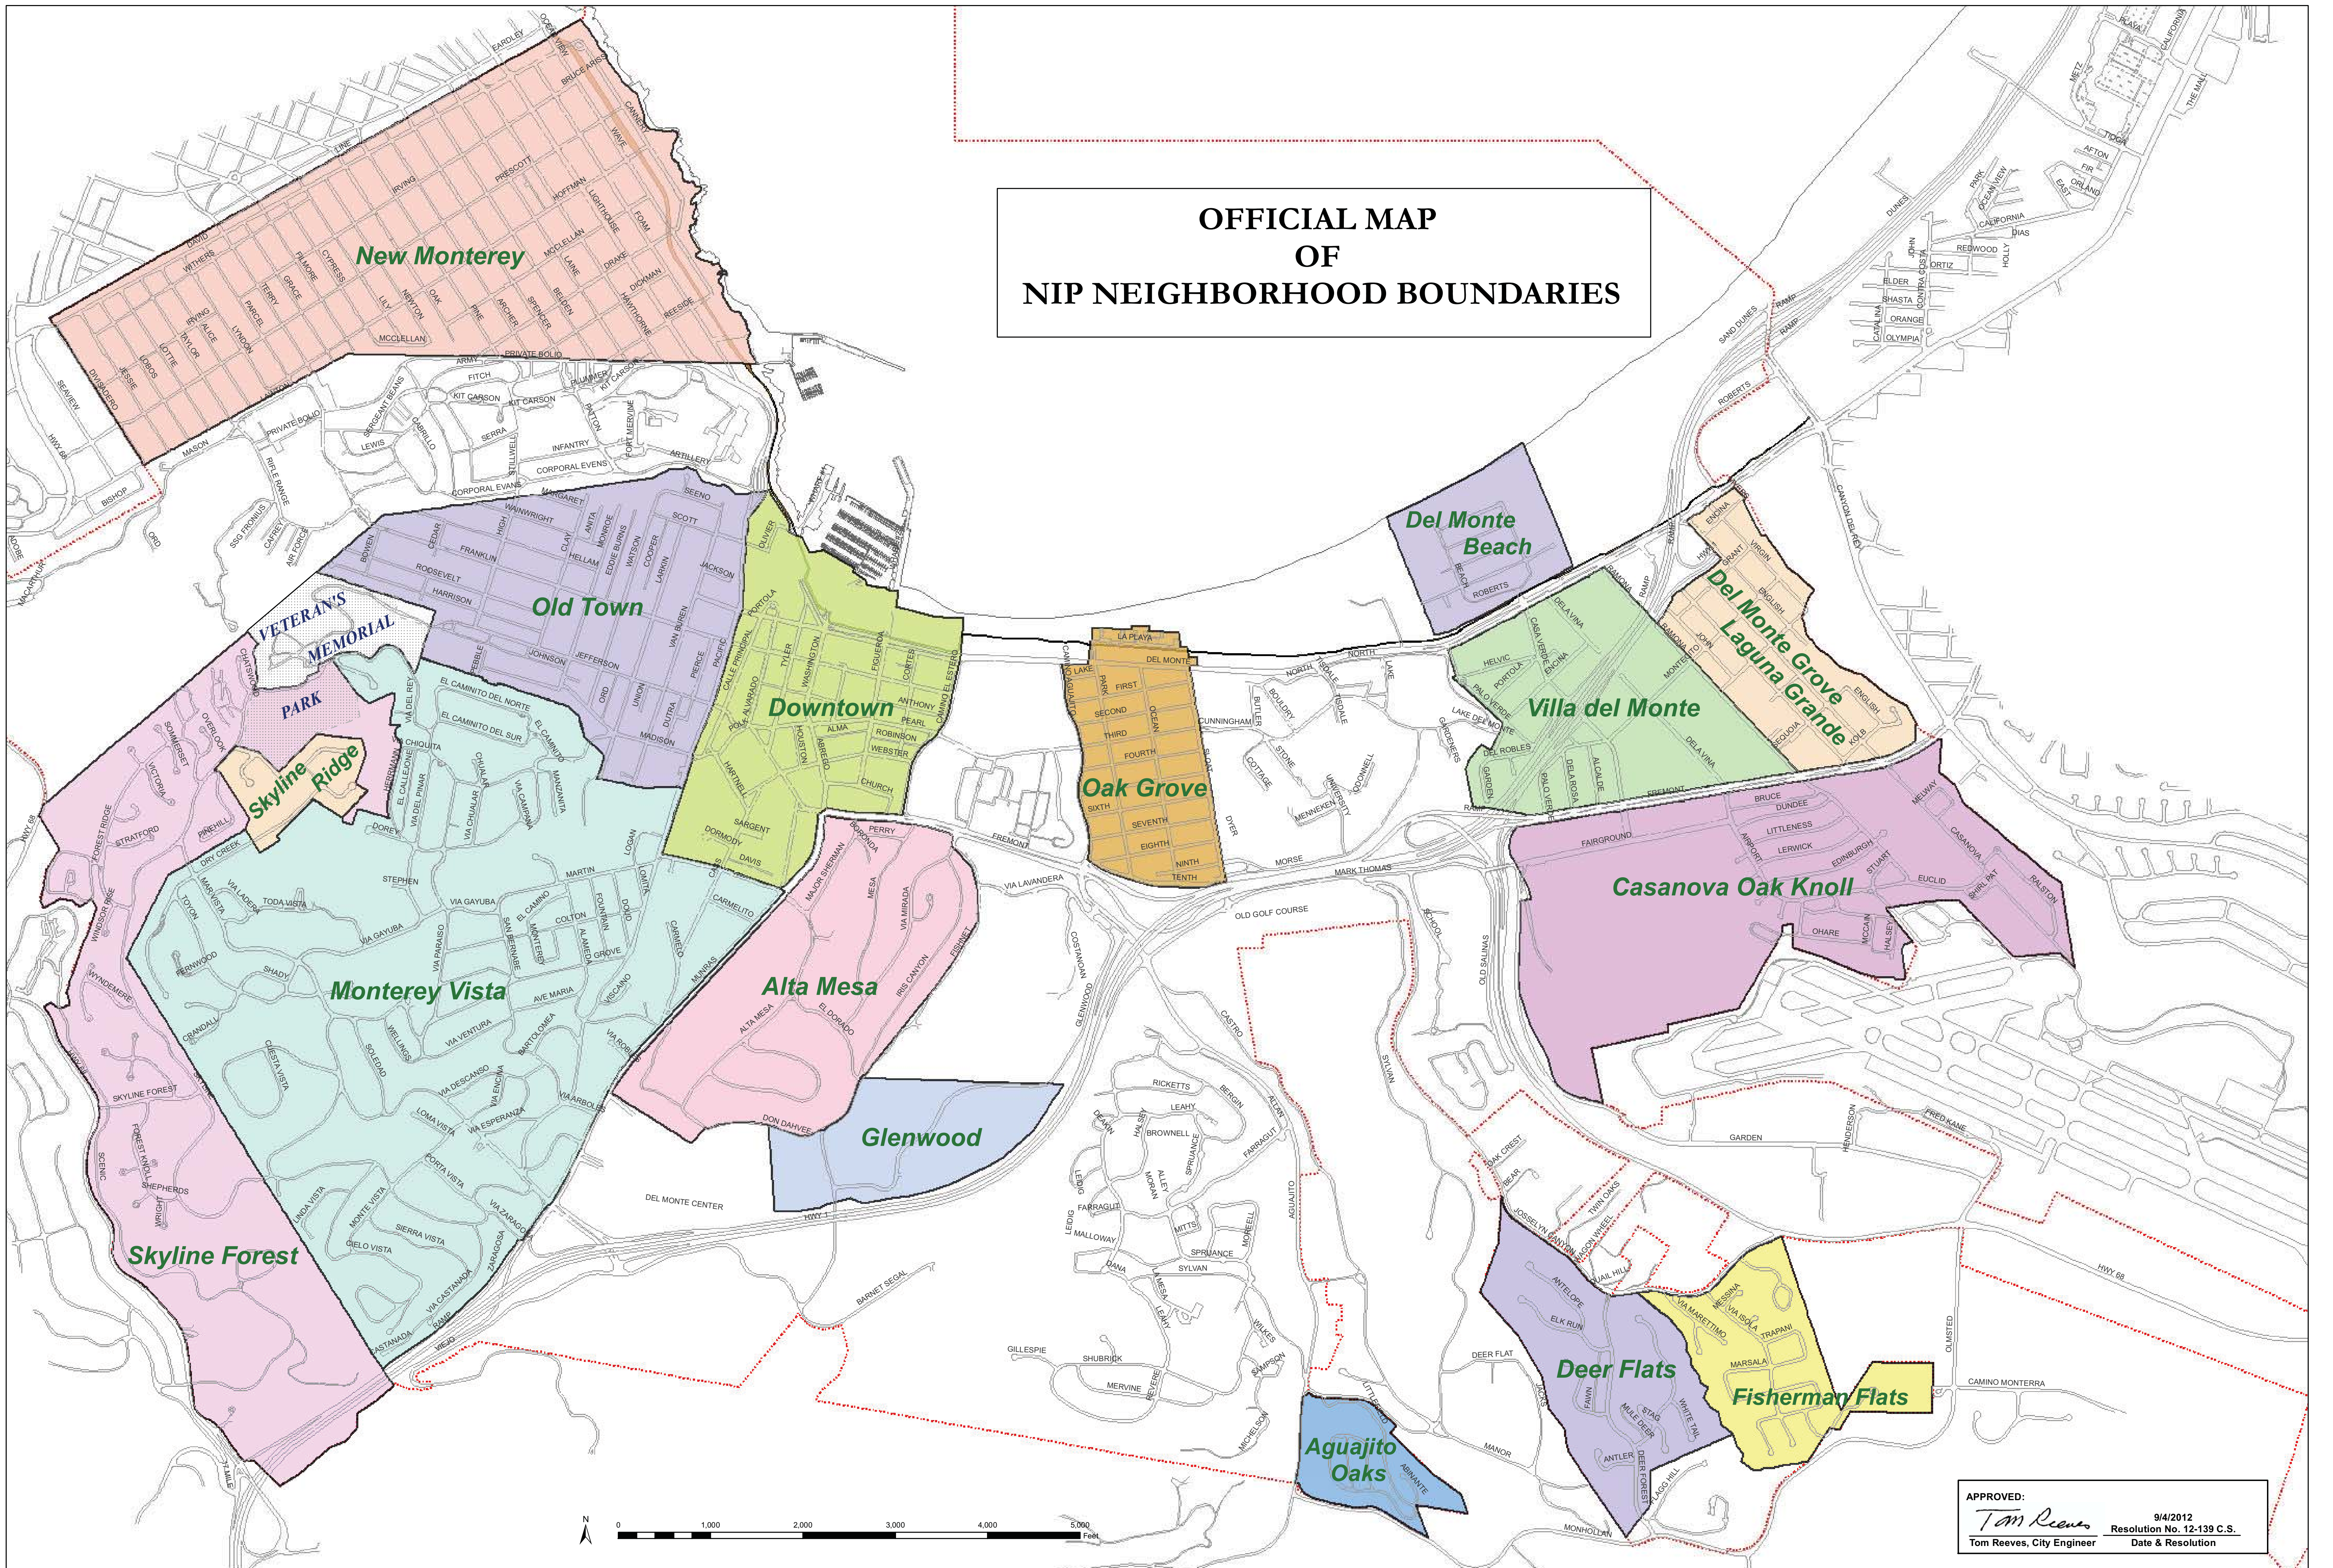

**OFFICIAL MAP
OF
NIP NEIGHBORHOOD BOUNDARIES**

APPROVED:
Tom Reeves
Tom Reeves, City Engineer

9/4/2012
Resolution No. 12-139 C.S.
Date & Resolution